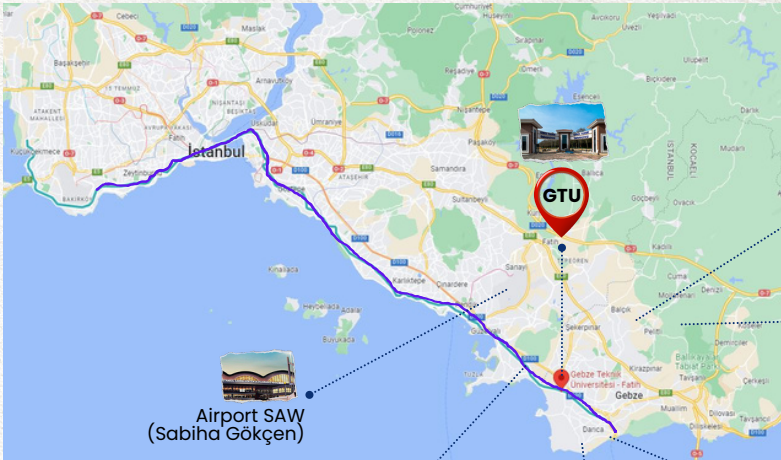

# GTU LOCATION

Organized Industrial Zone

Balıkkayalar Nature Park

Airport SAW (Sabiha Gökçen)

Marmaray Rail Line

Darıca Hobbit Village

Ferry Dock (Eskihisar)

[www.gtu.edu.tr](http://www.gtu.edu.tr)