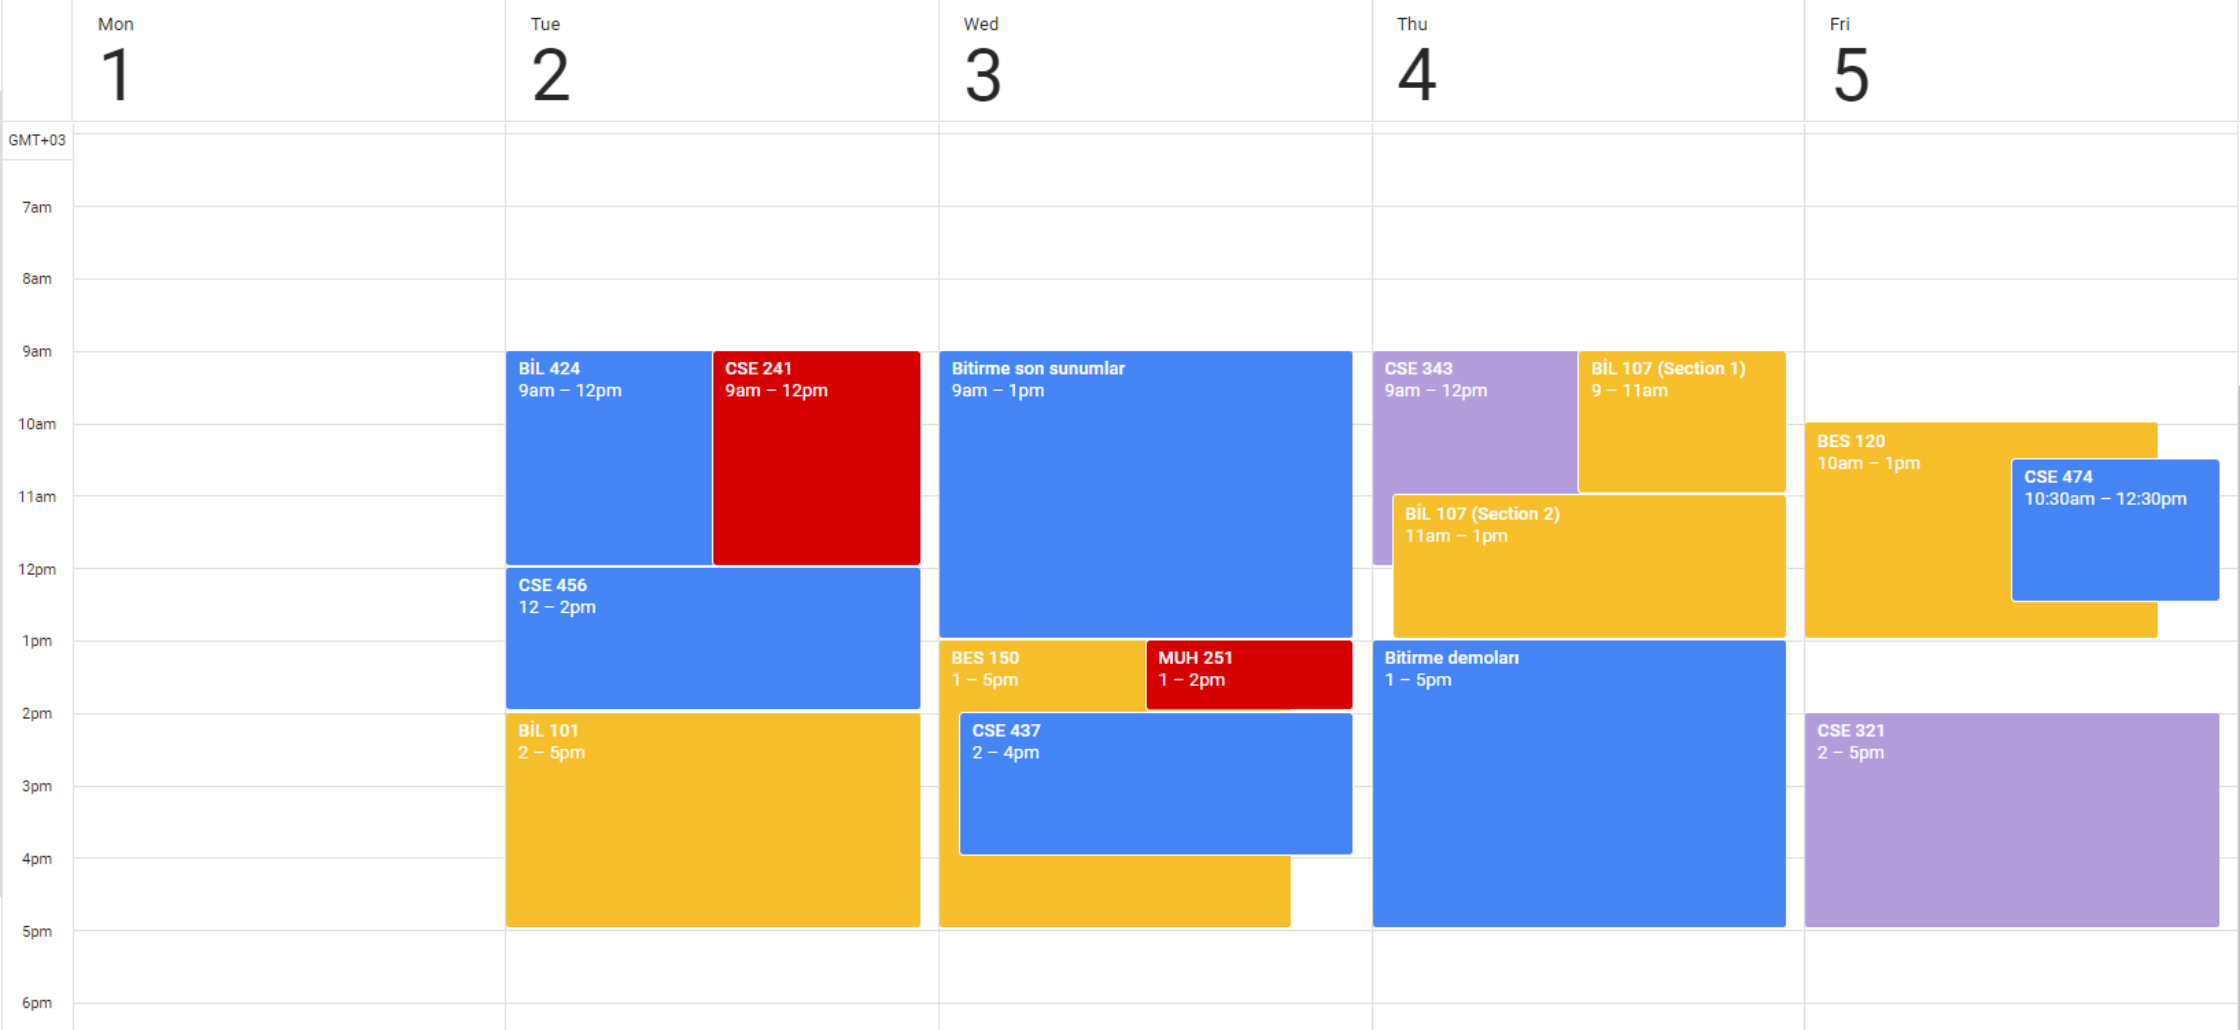

| | Mon 25 | Tue 26 | Wed 27 | Thu 28 | Fri 29 |
|--------|------------------------|-------------------------|-----------------------|-----------------------|-----------------------|
| GMT+03 | | | | | |
| 7am | | | | | |
| 8am | | | | | |
| 9am | ING 111 9 – 10am | CSE 462 9am – 12pm | *PHYS 121 9 – 11am | CSE 443 9am – 12pm | CSE 426 9am – 12pm |
| 10am | BiL 470 10am – 12pm | *MAT 101 10am – 12pm | *PHSY 151 9 – 11am | *PHYS 122 9 – 11am | CSE 211 9am – 12pm |
| 11am | | | | | |
| 12pm | | TUR 101 12 – 1pm | BES 130 12 – 1pm | | |
| 1pm | MÜH 453 1 – 3pm | | | STB 101, 1pm | |
| 2pm | *MAT 102 2 – 4pm | CSE 476 2 – 5pm | CSE 341 2 – 5pm | BiL 331 2 – 5pm | CSE 464 2 – 5pm |
| 3pm | MÜH 451 3 – 5pm | | CSE 433 2 – 5pm | | CSE 102 2 – 5pm |
| 4pm | | | BiL 478 2 – 4pm | | |
| 5pm | | | BiL 231 2 – 4pm | | |
| 6pm | | | BiL 233 4 – 5pm | | |